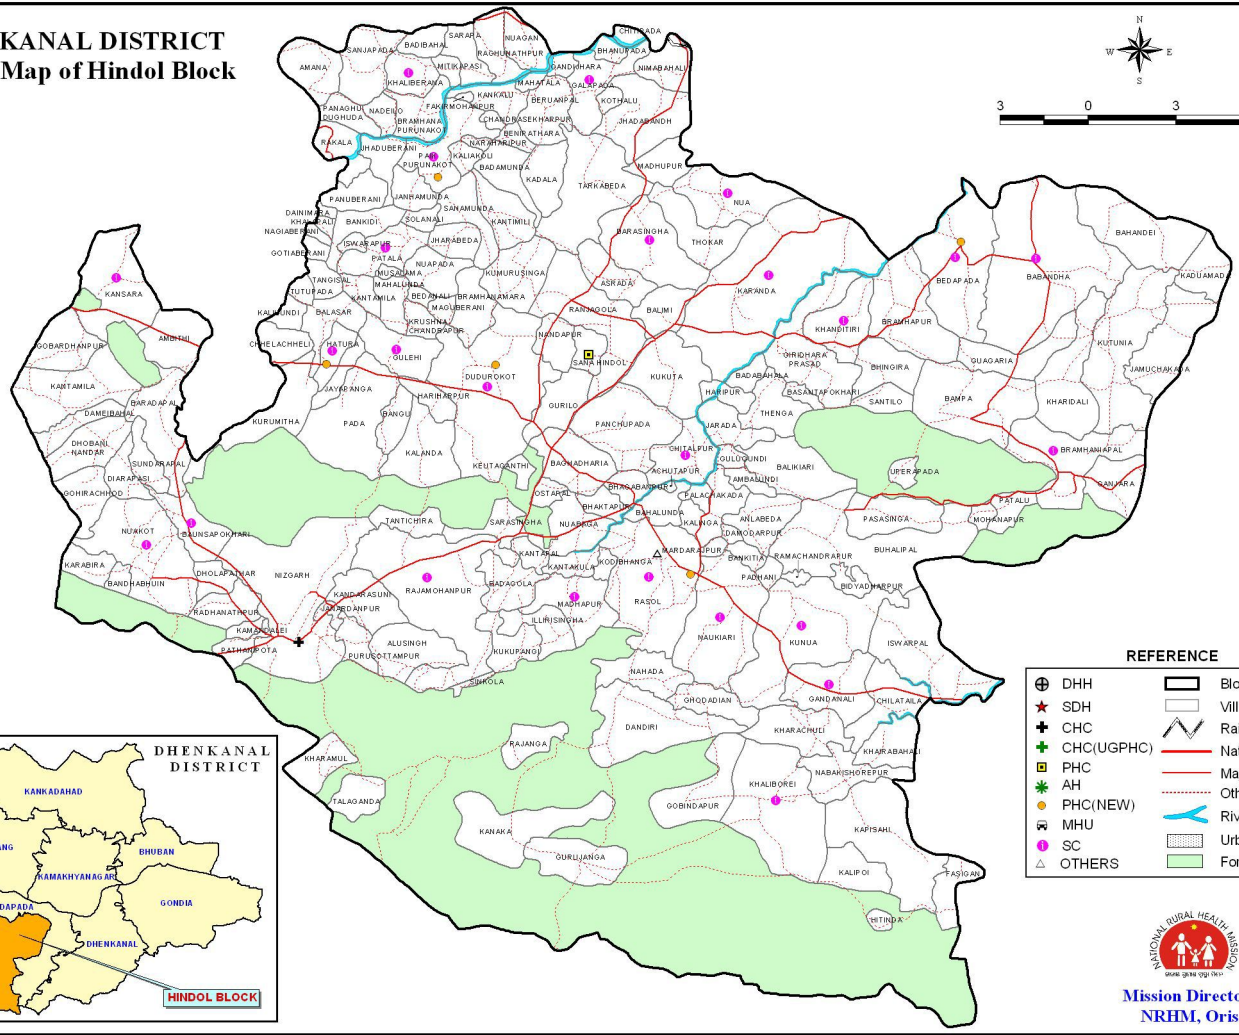

DHENKANAL DISTRICT Village Map of Hindol Block

REFERENCE

	Block Boundary
	Village Boundary
	Railway
	National Highway
	Major Road
	Other Road
	River/Waterbody
	Forest Area
	DHH
	SDH
	CHC (UGPHC)
	PHC
	AH
	PHC (NEW)
	MHU
	SC
	OTHERS